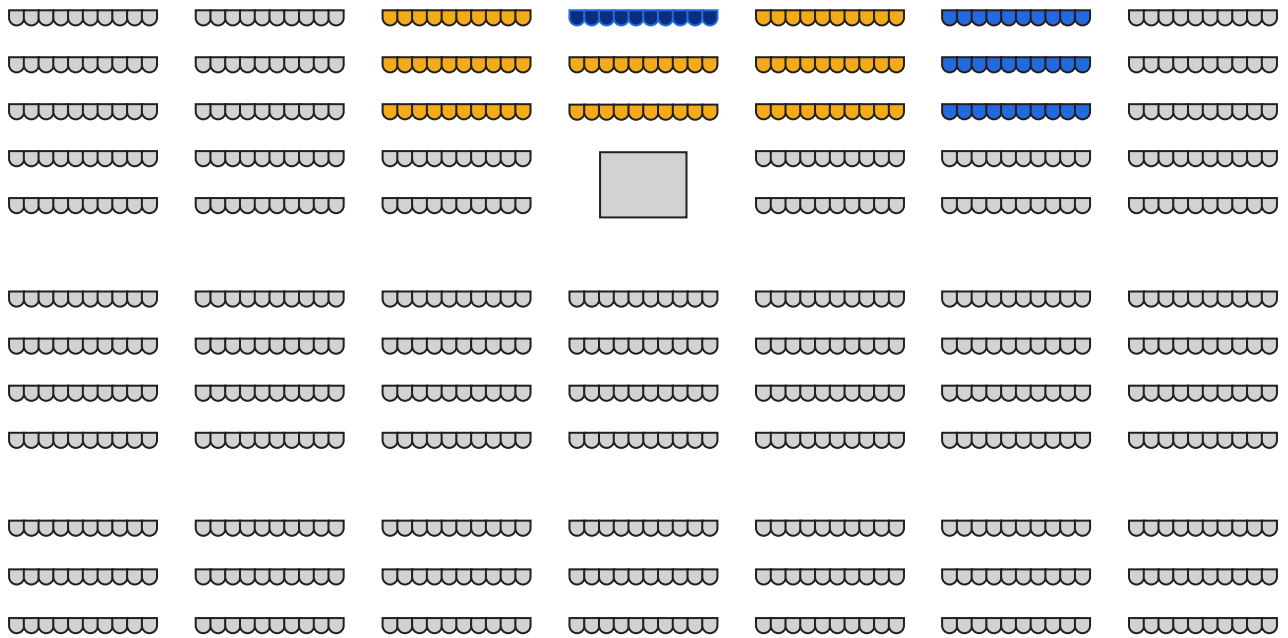

OPENING SESSION

State Officer Adviser/Parents

Local Chapter Voting delegates

District Council/SOT Candidates

AWARD SESSIONS

State Officer Adviser/Parents

Gold Chapters