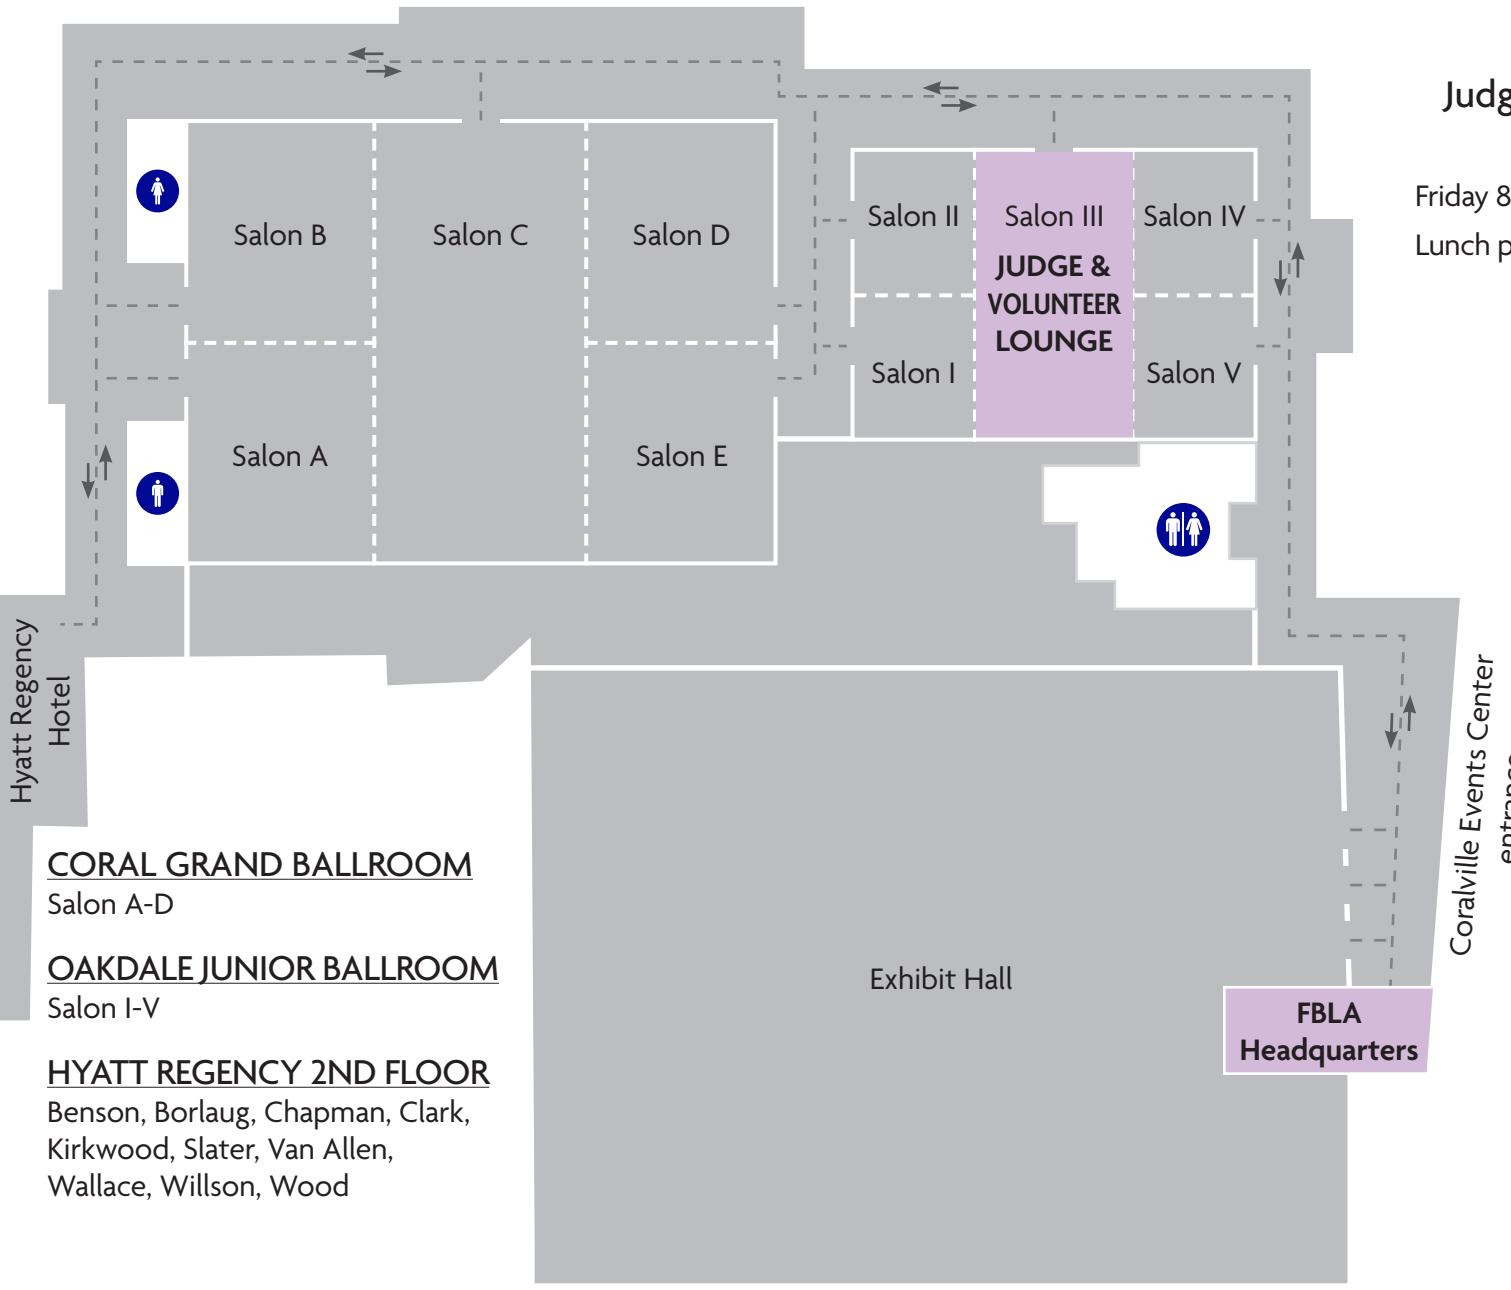

**Please
park here**

parking **will** be
validated for this lot

Iowa River Landing
South
Parking Lot

FBLA Parking 2023

This year we will exclusively be using the Coralville Events Center entrance and parking lot. **Tickets pulled from the north ramp will not be validated.**

Directions to Iowa River Landing South Parking Lot

From E 9th St: At the first traffic circle, continue straight to stay on E 9th St. At the second traffic circle, take the first exit onto Quarry Rd. Take the first left, the parking lot entrance is then to the right.

Judge & Volunteer Lounge

OAKDALE SALON III

Friday 8:30 am – 3:00 pm

Lunch provided 11:00 am – 1:00 pm

CORAL GRAND BALLROOM

Salon A-D

OAKDALE JUNIOR BALLROOM

Salon I-V

HYATT REGENCY 2ND FLOOR

Benson, Borlaug, Chapman, Clark,
Kirkwood, Slater, Van Allen,
Wallace, Willson, Wood

Exhibit Hall

**FBLA
Headquarters**

Coralville Events Center
entrance

Iowa River Landing
South
Parking Lot