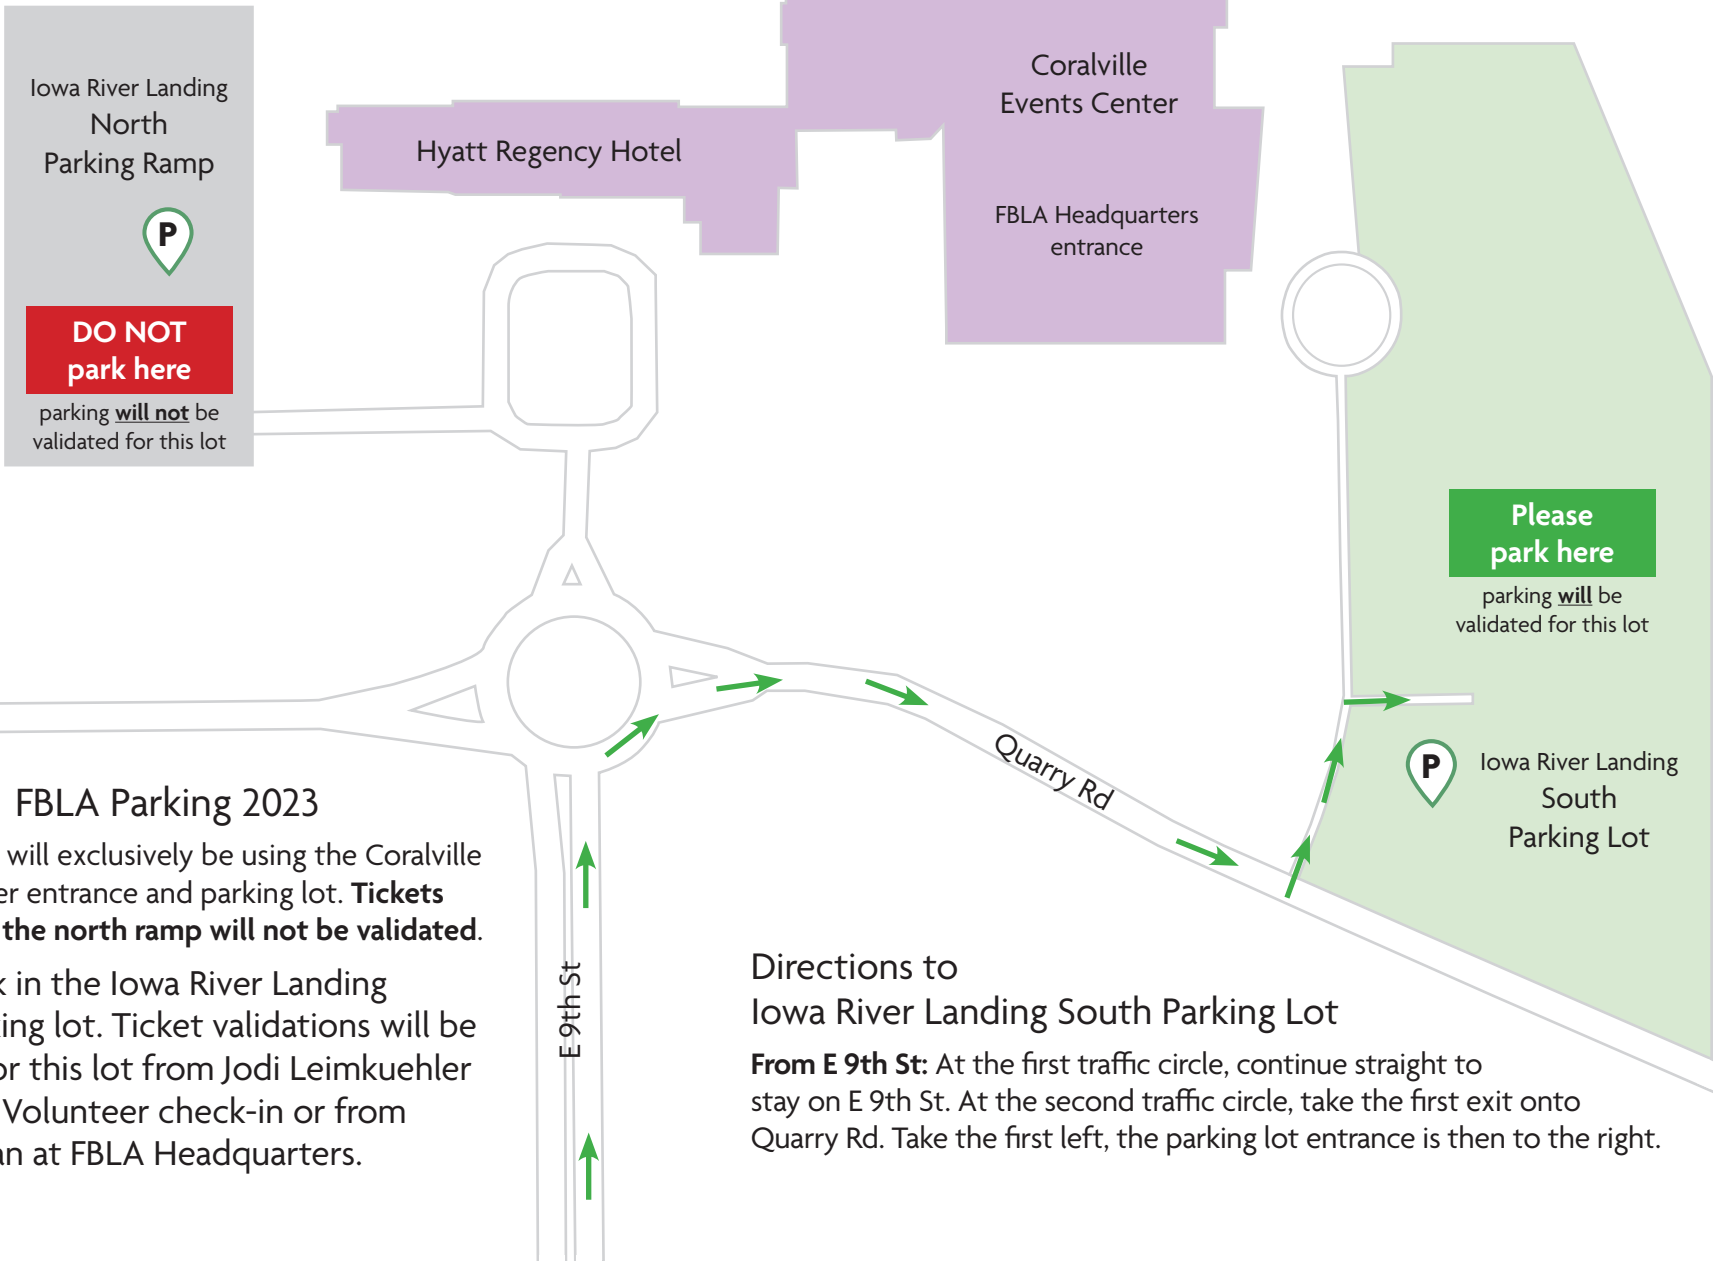

LIMITLESS

2023 State Leadership Conference

Iowa River Landing
North
Parking Ramp

**DO NOT
park here**

parking **will not** be
validated for this lot

Hyatt Regency Hotel

Coralville
Events Center

FBLA Headquarters
entrance

**Please
park here**

parking **will** be
validated for this lot

Iowa River Landing
South
Parking Lot

FBLA Parking 2023

This year we will exclusively be using the Coralville Events Center entrance and parking lot. **Tickets pulled from the north ramp will not be validated.**

Please park in the Iowa River Landing South Parking lot. Ticket validations will be available for this lot from Jodi Leimkuehler at Judge & Volunteer check-in or from Becca Dolan at FBLA Headquarters.

Directions to Iowa River Landing South Parking Lot

From E 9th St: At the first traffic circle, continue straight to stay on E 9th St. At the second traffic circle, take the first exit onto Quarry Rd. Take the first left, the parking lot entrance is then to the right.